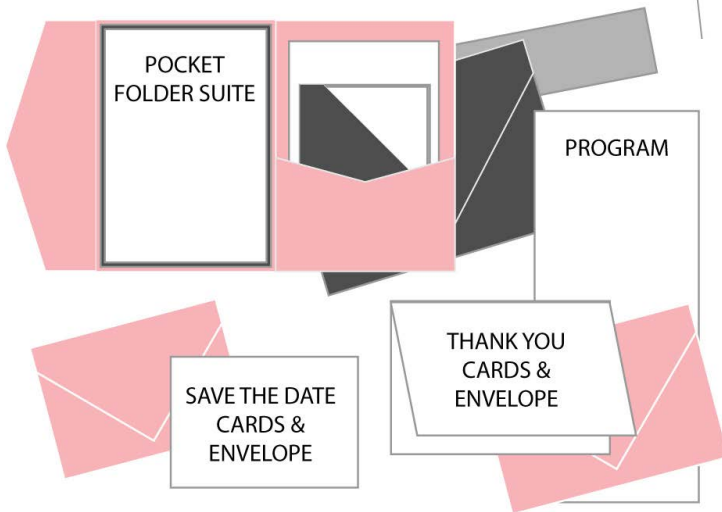

JUNIE'S PRICING ALWAYS INCLUDES...

Complimentary consultations + estimates | Professional, affordable designs | Quality production
Multiple rounds of changes | One-on-one service | Stress-free design process

GOLD INVITATION/DECOR PACKAGE

Folder Suite, RSVP/detail card, belly band, monogram square, save the date cards, thank you cards and programs. Envelopes for all included. Plus 3 table signs AND acrylic welcome sign.

	100	200
Package Total	$1,075	$1,500

SILVER INVITATION PACKAGE

Folder Suite, RSVP/detail card, belly band, save the date cards, thank you cards and programs. Envelopes for all included.

	100	200
Package Total	$850	$1,320

BRONZE INVITATION PACKAGE

Classic 5x7" card, RSVP card, save the date cards, thank you cards and programs. Envelopes for all included.

	100	200
Package Total	$695	$1,000