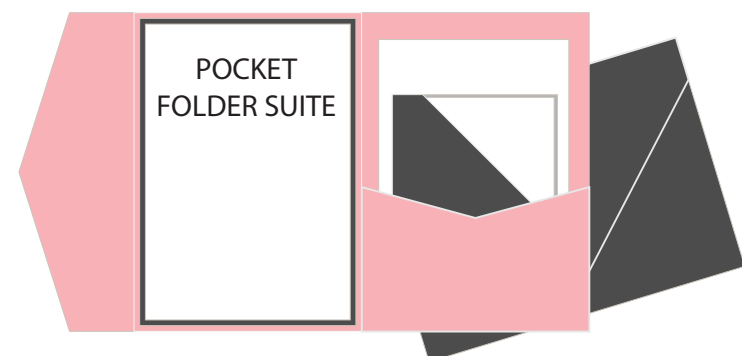

CLASSIC INVITATION SUITE

Classic 5x7" card and envelope, RSVP card and envelope

	100	200
Suite	\$4.15	\$2.90

* Pricing is per each set.

* Pricing is per each set.

POCKET FOLDER INVITATION SUITE

Standard pocket folder with invitation, mat, mailing envelope, RSVP and envelope, detail card, belly band. (+\$1.50 or more for laser cut pocket)