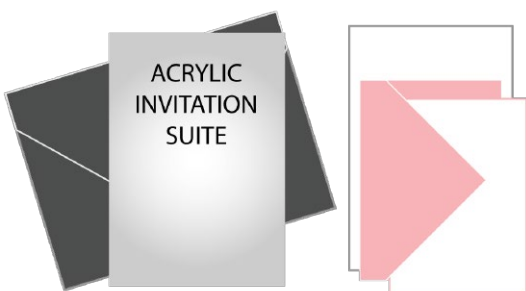

POCKET FOLDER SUITE

SEMI-CUSTOM

POCKET FOLDER INVITATION SUITE

100 200

Pocket Folder, Invitation, Color Mat, RSVP Card, Detail Card, Mailing and RSVP Envelope. \$5.10 \$4.25

Ask us about pricing for laser cut designs or our variety of accessories.

PANEL POCKET SUITE

SEMI-CUSTOM

PANEL POCKET INVITATION SUITE

100 200

Pocket Folder, Invitation, Color Mat, RSVP Card, Detail Card, Mailing and RSVP Envelope. \$4.50 \$3.60

Ask us about pricing for laser cut designs or our variety of accessories.

ACRYLIC CLASSIC SUITE

SEMI-CUSTOM

ACRYLIC CLASSIC INVITATION SUITE

100 200

Acrylic Invitation, RSVP Card, Detail Card, Mailing Envelope and RSVP Envelope. \$6.50 \$4.75

Ask us about pricing for laser cut designs or our variety of accessories.