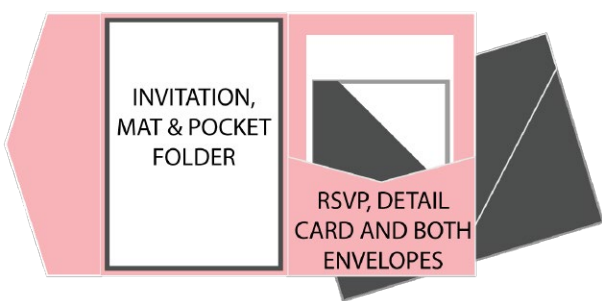

Semi-custom designs still give personal touches & beautiful details without the investment of fully custom design. Although the design is established, each suite includes customizable text colors, envelope colors, belly bands, pocket folders, monograms & other accessories along with matching day-of items. We share a few design options at junies-decor/semi-custom or contact us to assist with semi-custom design options. Just ask... *AND the best part? It may save you \$\$\$!*

CLASSIC INVITATION SUITE

SEMI-CUSTOM

CLASSIC INVITATION SUITE

100 200

Invitation, Detail Card, RSVP Card, Mailing Envelope and RSVP Envelope. \$3.75 \$2.80

See below or ask for an estimate on a variety of accessories.

POCKET FOLDER SUITE

SEMI-CUSTOM

POCKET FOLDER INVITATION SUITE

100 200

Pocket Folder, Invitation, Color Mat, RSVP Card, Detail Card, Mailing and RSVP Envelope. \$5.10 \$4.25

Ask us about pricing for laser cut designs or our variety of accessories.

PANEL POCKET SUITE

SEMI-CUSTOM

PANEL POCKET INVITATION SUITE

100 200

Pocket Folder, Invitation, Color Mat, RSVP Card, Detail Card, Mailing and RSVP Envelope. \$4.50 \$3.60

Ask us about pricing for laser cut designs or our variety of accessories.